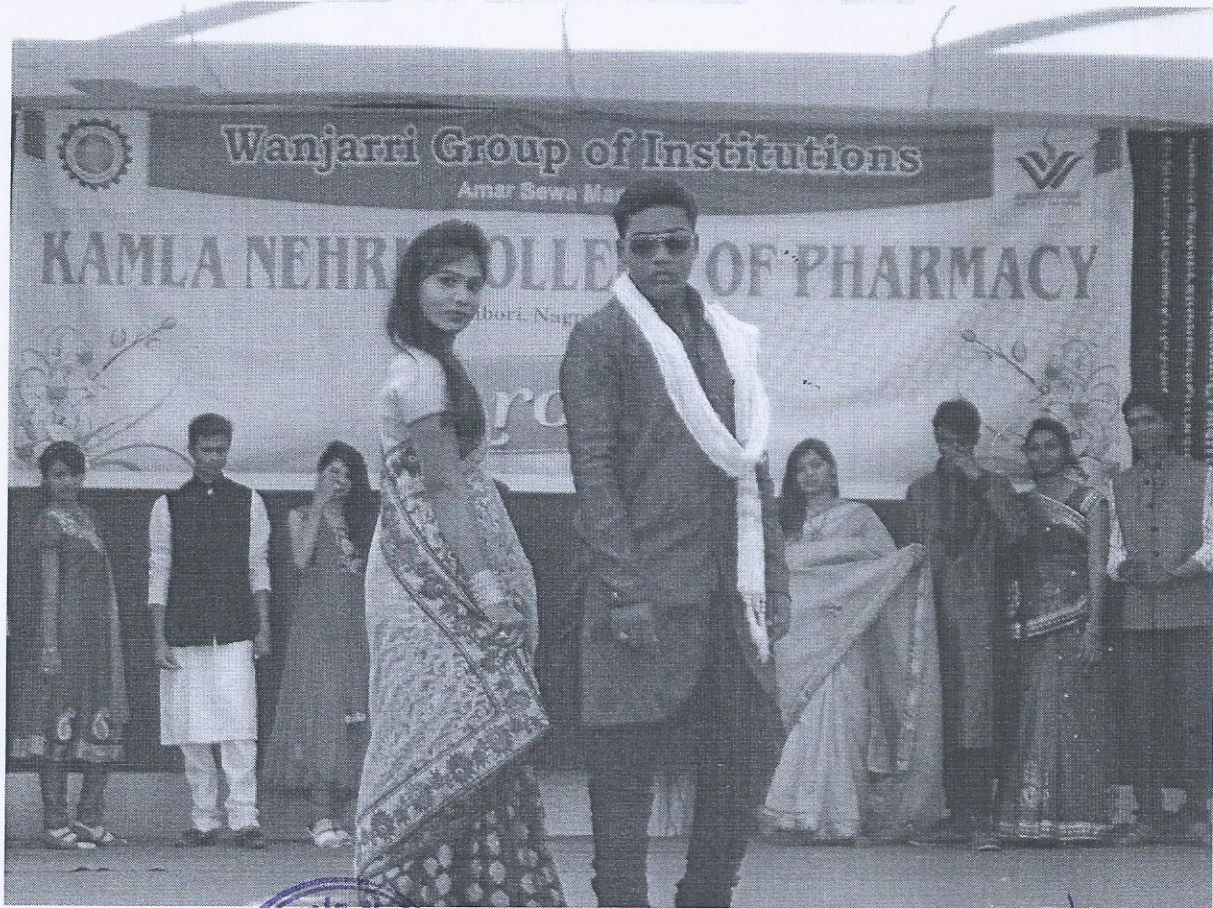

Fashion Show

PRINCIPAL

KAMLA NEHRU COLLEGE OF PHARMACY