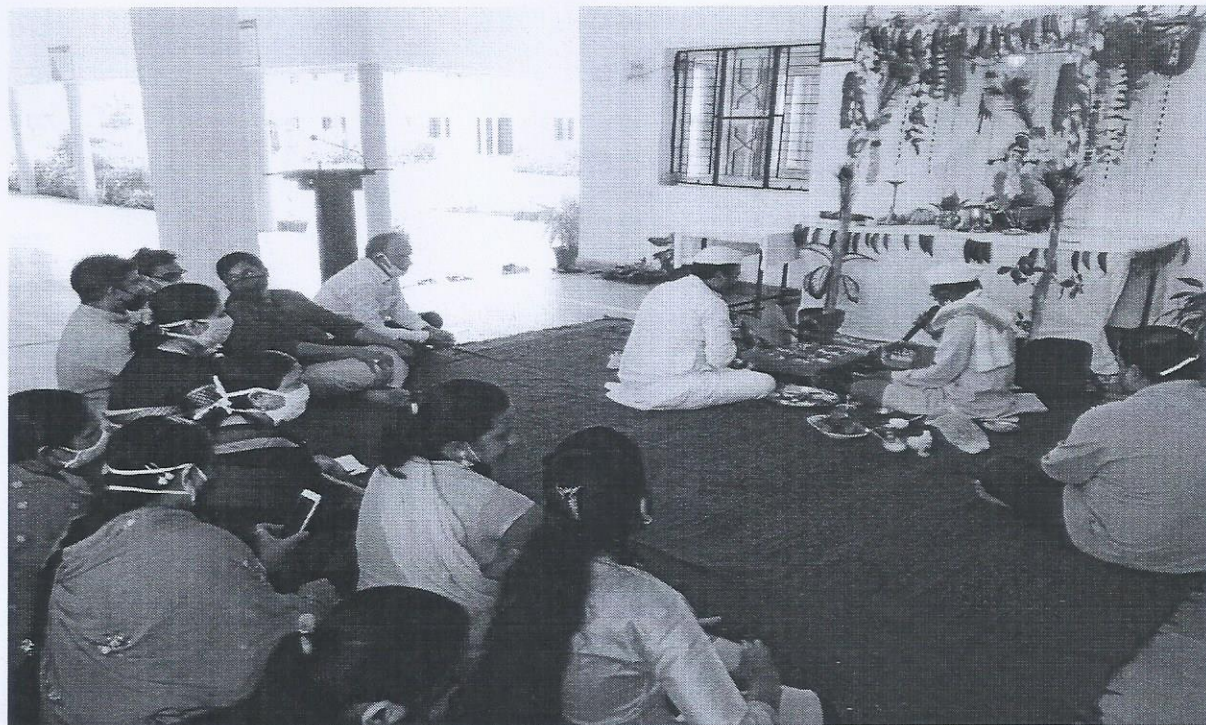

Amar Sewa Mandal's

Kamla Nehru College of Pharmacy

Borkhedi (gate), Butibori, Nagpur-441 108 (M.S.)

Ganesh Festival