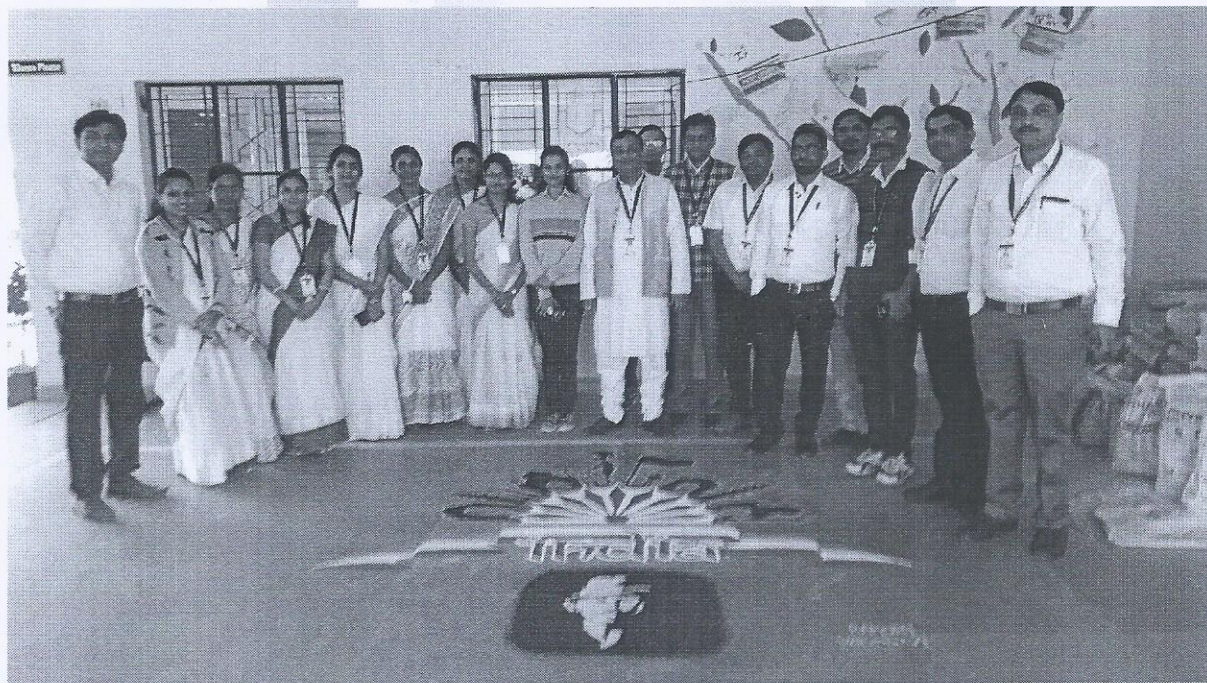

Amar Sewa Mandal's

Kamla Nehru College of Pharmacy

Borkhedi (gate), Butibori, Nagpur-441 108 (M.S.)

Rangoli

PRINCIPAL

KAMLA NEHRU COLLEGE OF PHARMACY
BUTIBORI, NAGPUR-441108